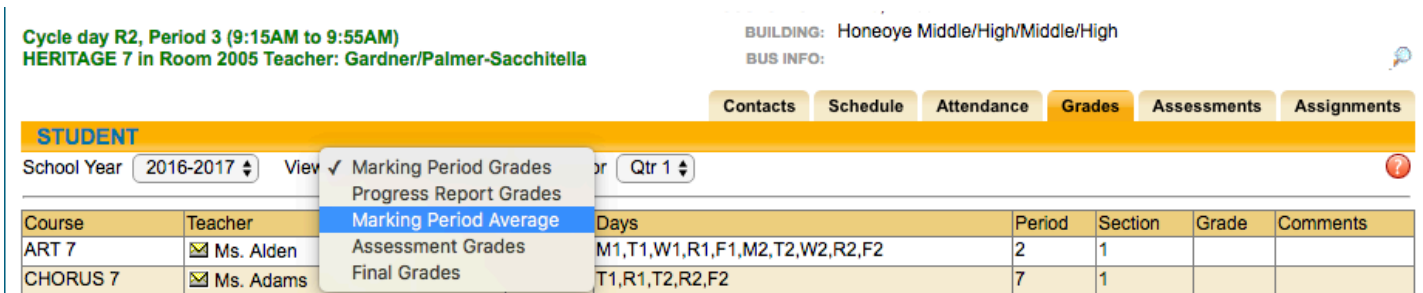

To see current grades, click on the grades tab. Look for the drop down box under Marking Period Grades. Switch the view to Marking Period Average to see current averages.