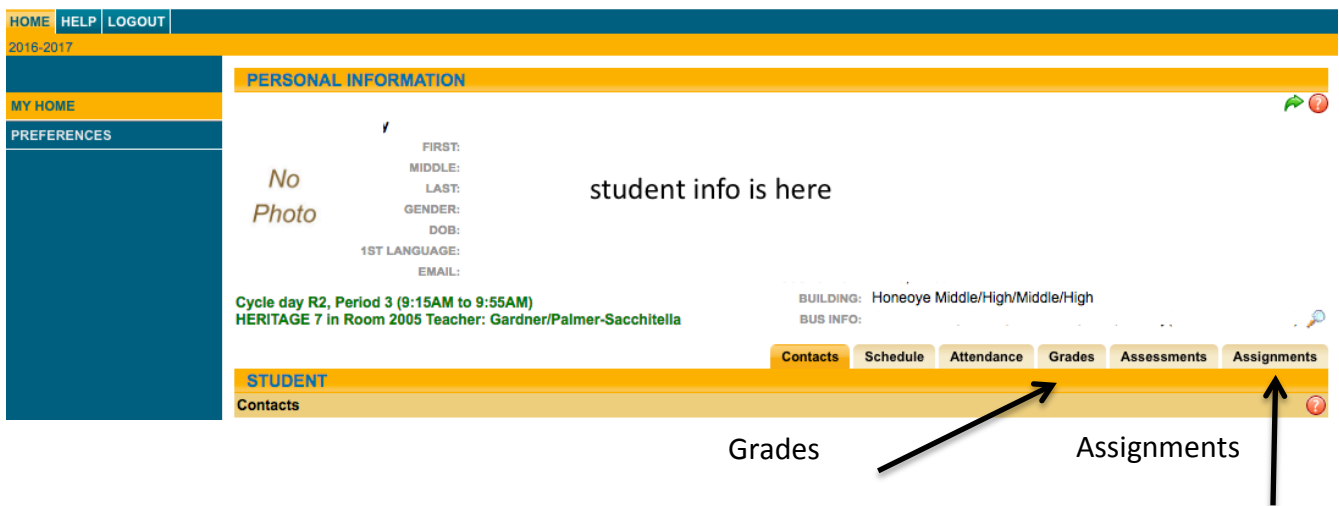

Schooltool Parent Portal Guide

<https://st.edutech.org/honeoye/>

your user name is your email, the password was emailed to you.

If you need a new password set use this url to request one → <http://bit.ly/2dg4xJW>

Once you log-in you'll see your child's name. Look for the light purple wedge and click on that.

You'll see more information about your student. Please check your contact information and contact the school if it isn't correct.